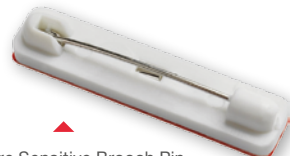

Clips, Chains & Fixings

Using an attachment option you will be able to professionally display your ID cards. Our wide range of clips, chains and fixings will complement any card or pass and portray a professional, corporate image.

Luggage Straps & Loops

Description	Order Code
Black Luggage Straps	ACLIC0013
Plastic Luggage Loops	ACLIC0012

Clips

High Quality Flip Top Clip

Flip Top Clip Metal Popper

Spring Jaw Clip

Chains & Fixings

Magnetic Card Holder ▶

Plastic Bead-chain ▶

Black Grip Clip

Pressure Sensitive Clip

Pressure Sensitive Brooch Pin